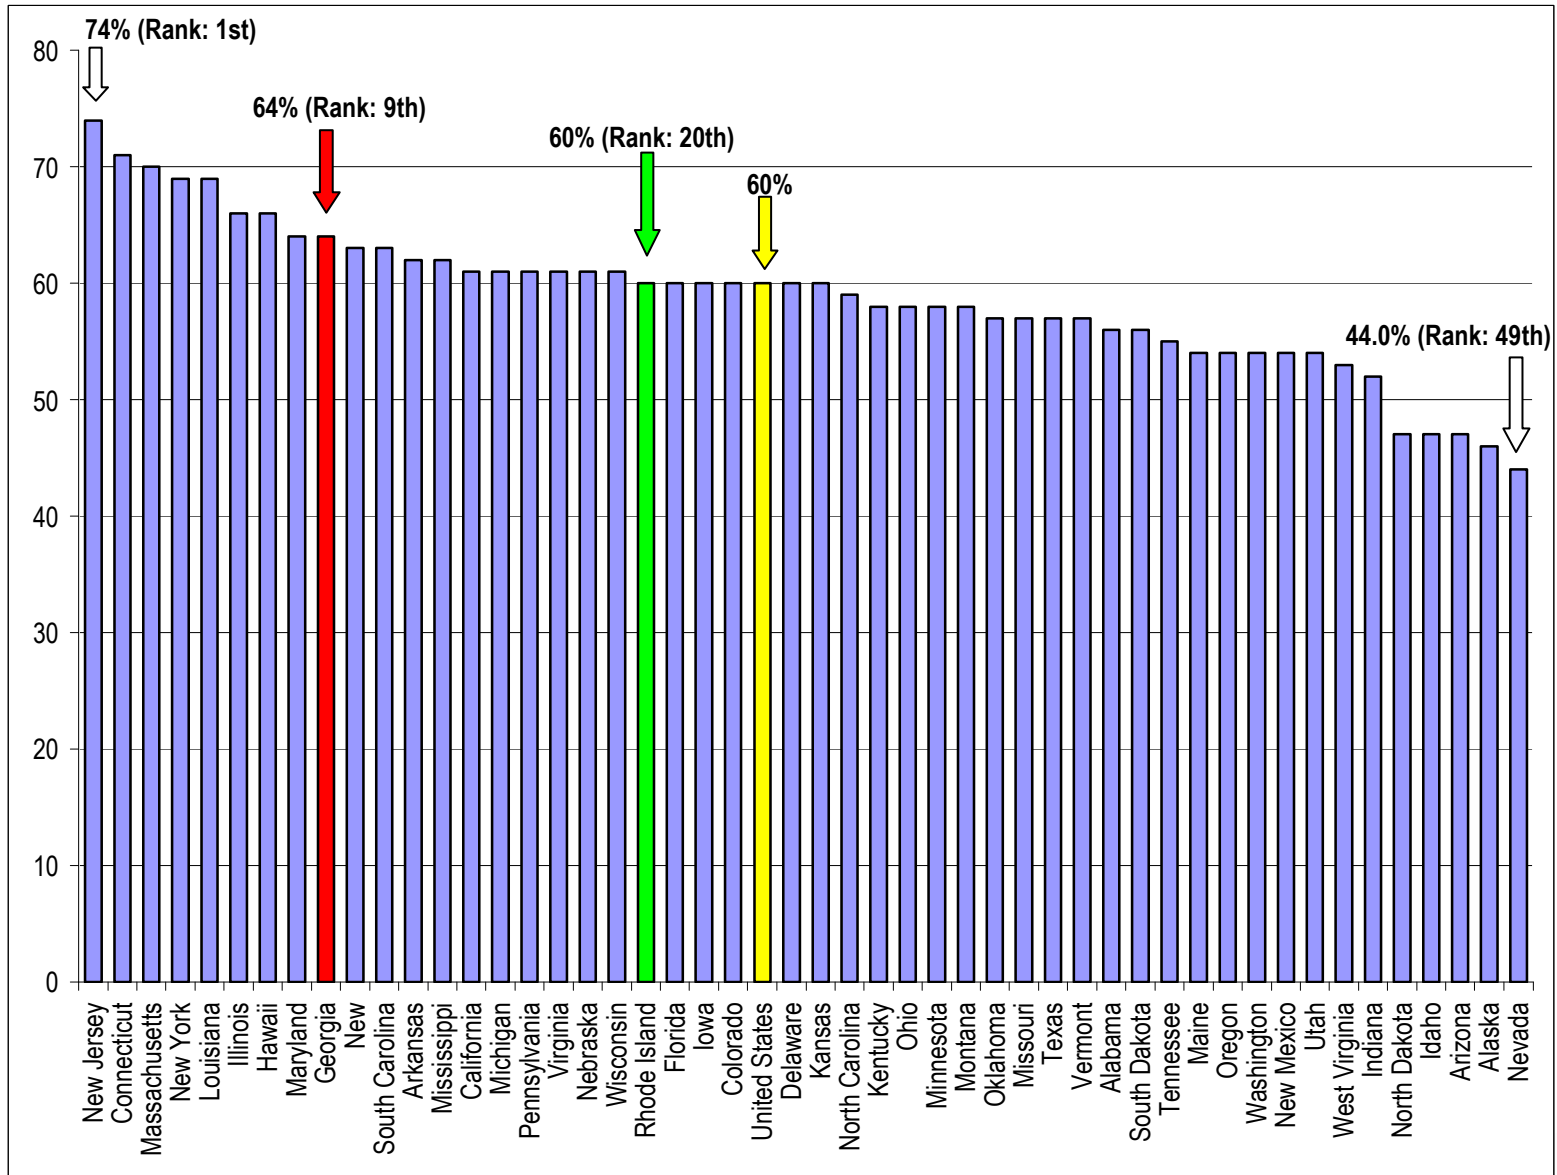

Enrollment in Early Education, 2008 Percent of Children Ages 3 to 5 Enrolled in Early Education

Source: National KidsCount Program
Prepared by Georgia Partnership for Excellence in Education, January 2011